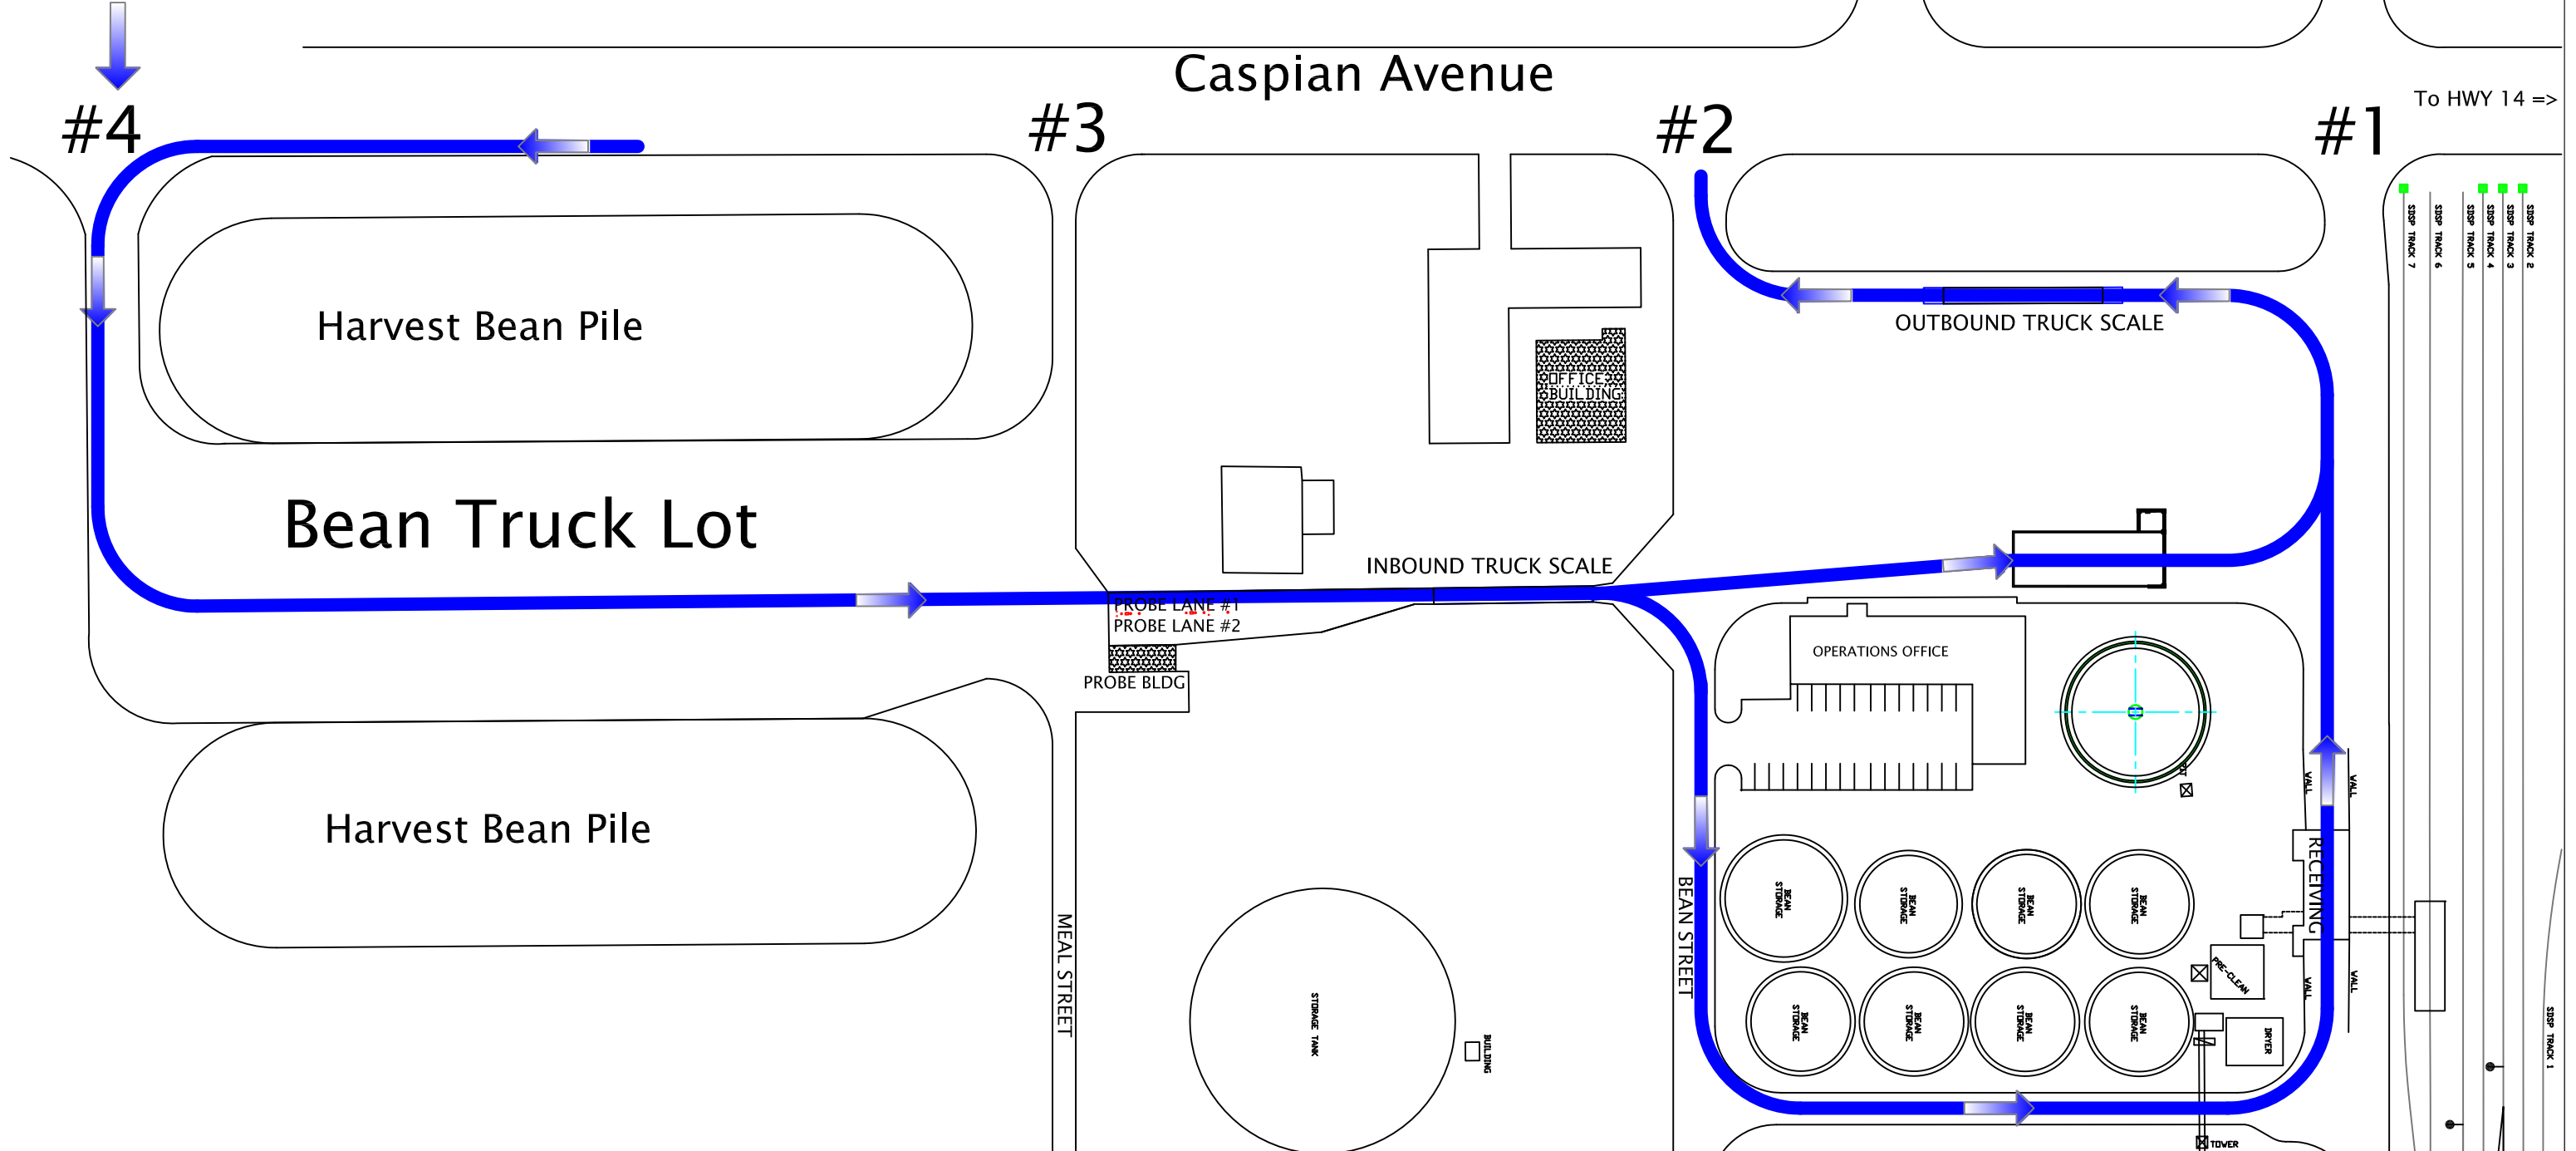

# VALLEY MART

Bean Truck Entrance

To HWY 14 =>

- SISP TRACK 2
- SISP TRACK 3
- SISP TRACK 4
- SISP TRACK 5
- SISP TRACK 6
- SISP TRACK 7

SISP TRACK 1

## PLANT ENTRANCE

#1	#2	#3	#4
MEAL / OIL EXIT	OIL TRUCK / BEAN EXIT	MEAL TRUCK ENTRANCE	BEAN TRUCK ENTRANCE

  
 VOLGA, SOUTH DAKOTA

SOUTH DAKOTA SOYBEAN PROCESSORS

DRAFTER	ENGR. APPD	DATE:	DRAWING NO.
DRAFTING APPD	PROJECT APPD	SCALE:	
		PROJ. NO.	