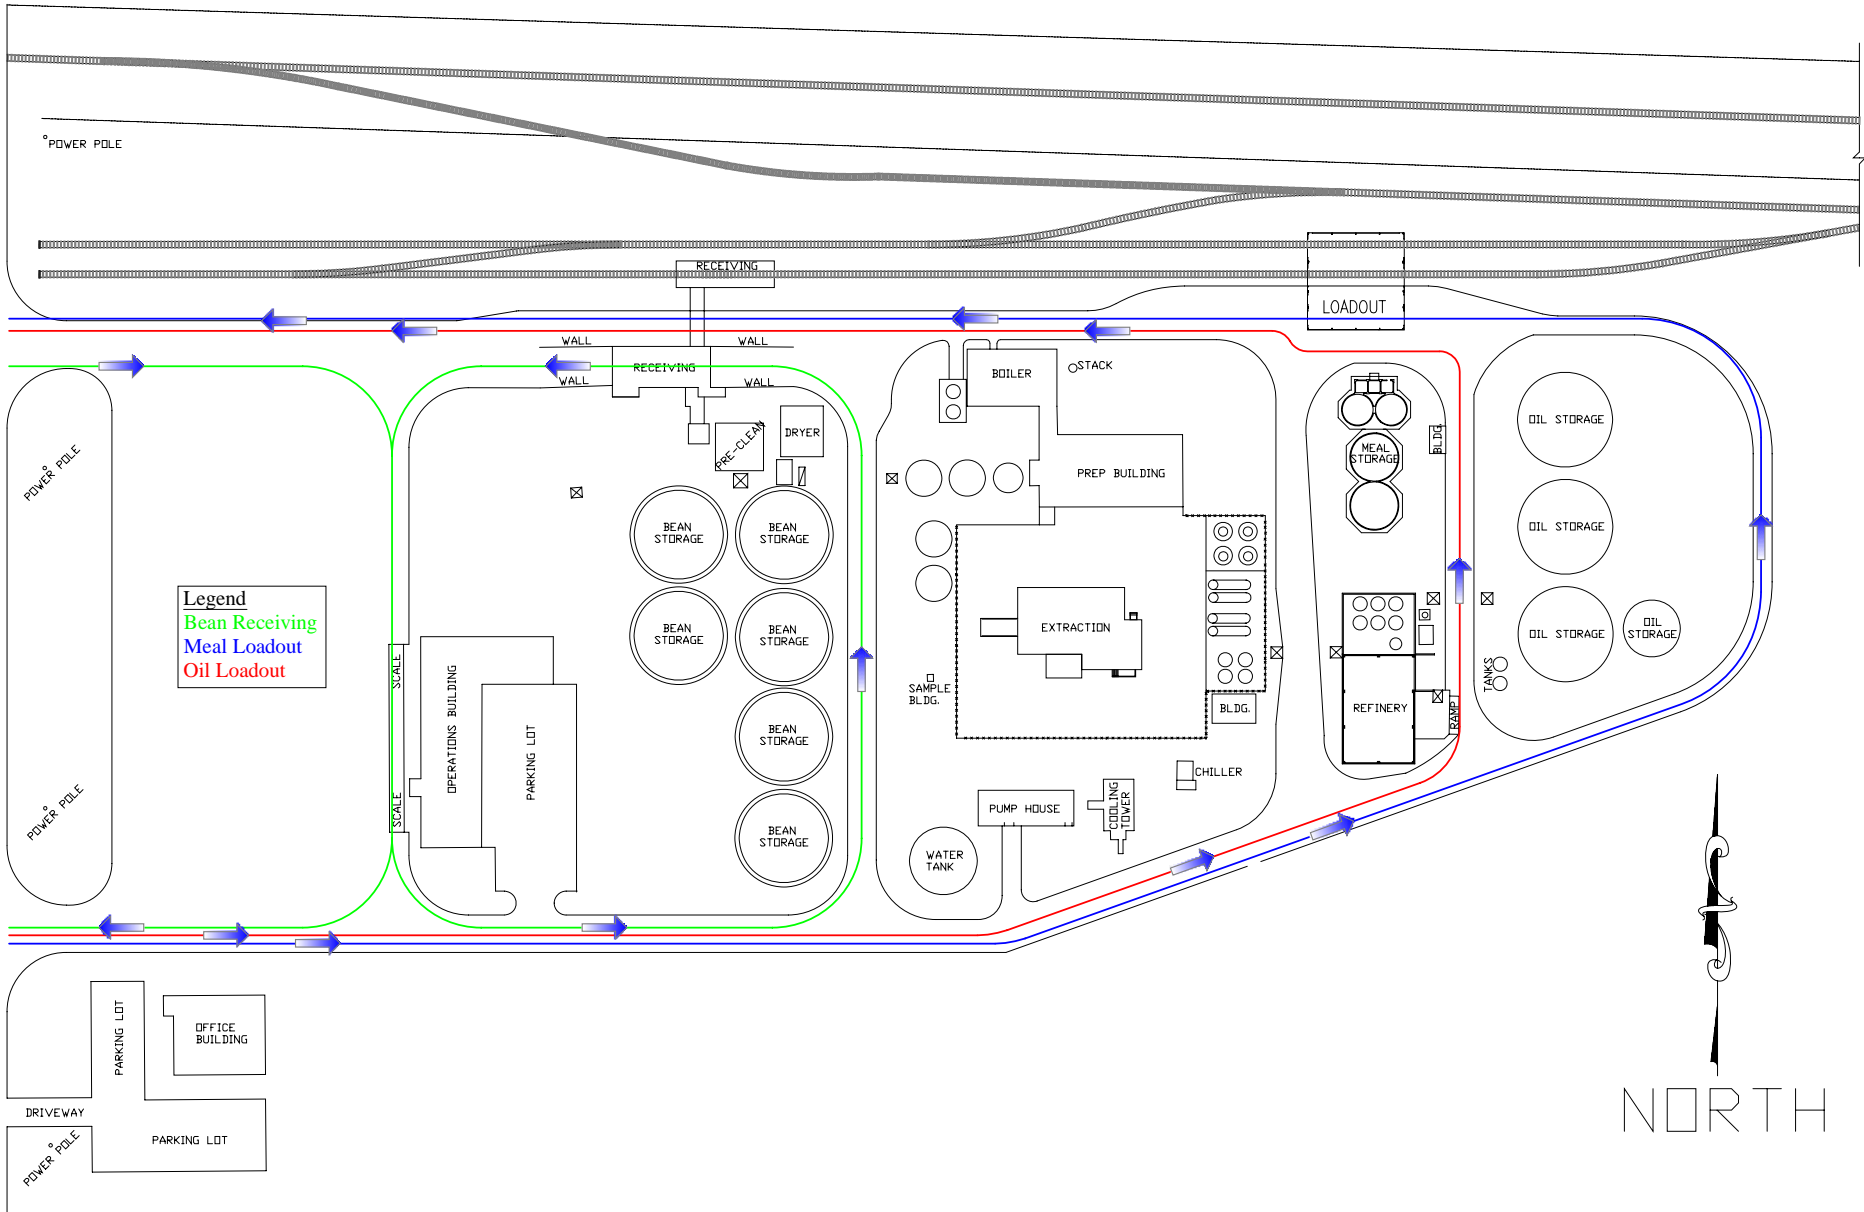

Caspian Avenue

Legend
 Bean Receiving
 Meal Loadout
 Oil Loadout

SOUTH DAKOTA SOYBEAN PROCESSORS		SOUTH DAKOTA SOUTH DAKOTA SOYBEAN PROCESSORS	
DRAFTER _____	DIR. APPD _____	DATE _____	DRAWING NO. _____
DRAFTING APPD _____	PROJECT APPD _____	SCALE _____	PROJ. NO. _____