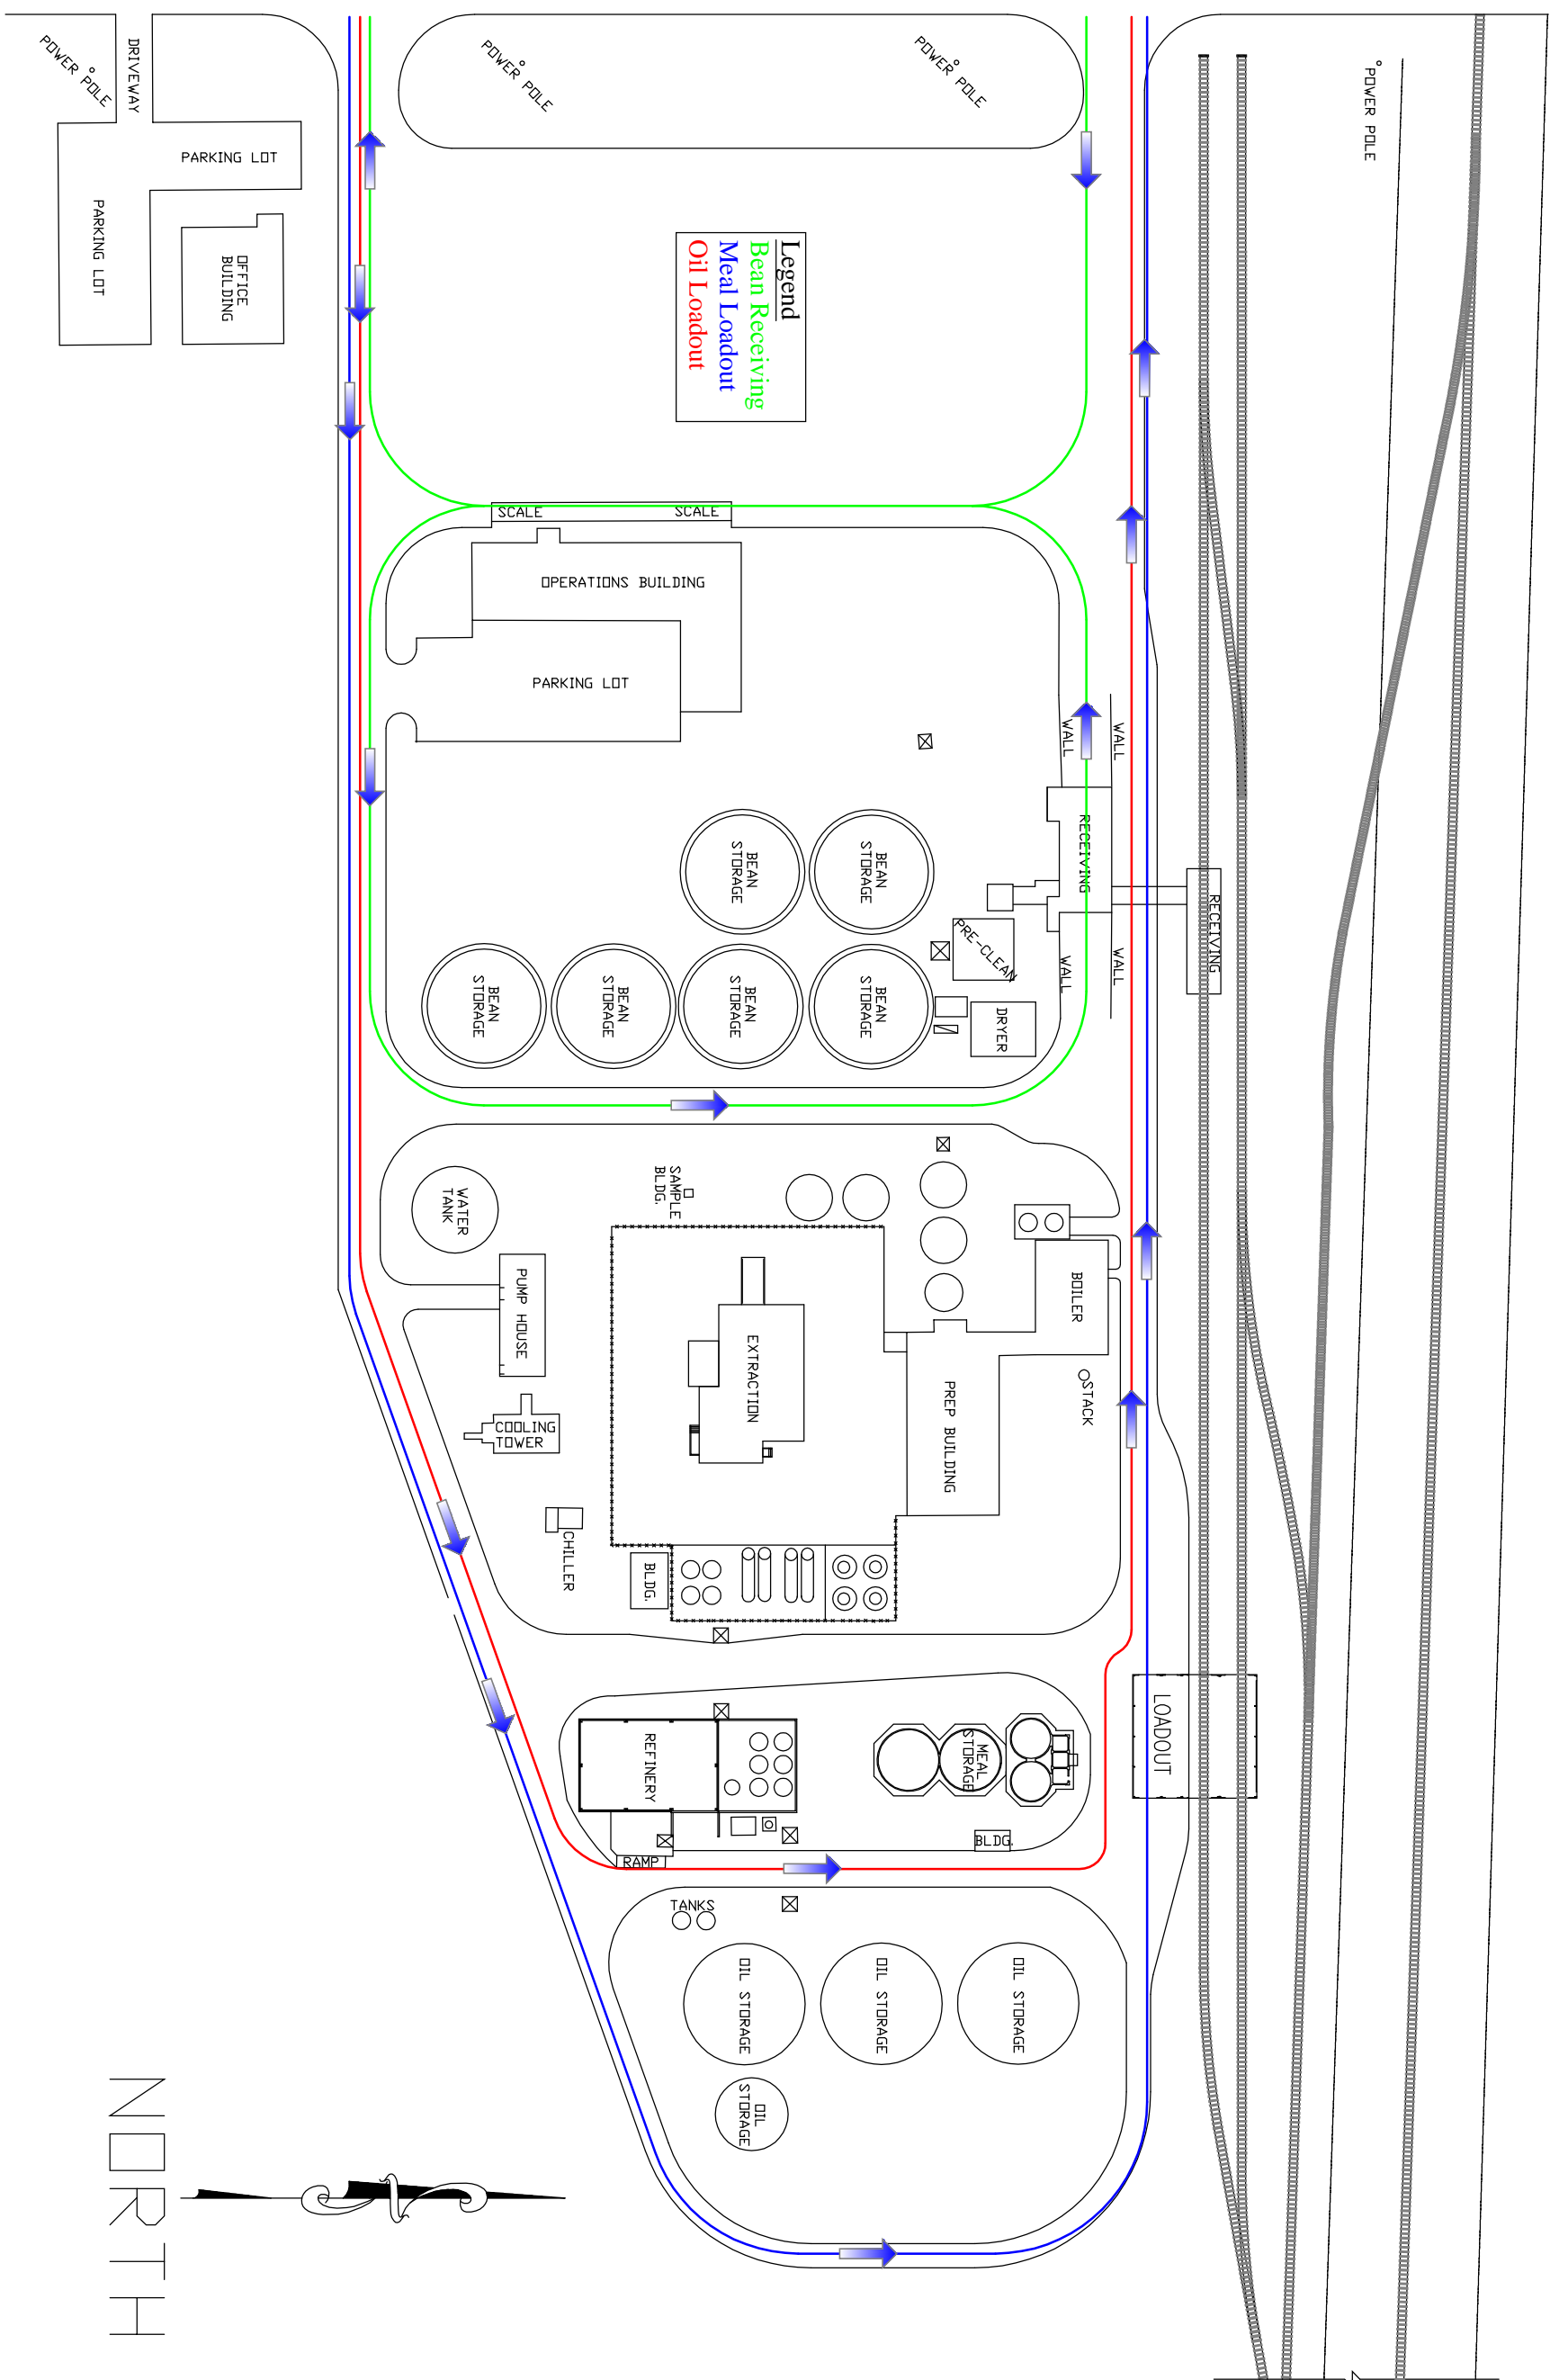

Caspian Avenue

Legend
 Bean Receiving
 Meal Loadout
 Oil Loadout

NORTH

SOUTH DAKOTA SOYBEAN PROCESSORS		SOUTH DAKOTA	
SOUTH DAKOTA SOYBEAN PROCESSORS			
DATE:	ENG. APP:	DATE:	DRAWING NO.
DRAWING APP:	PROJECT APP:	SCALE:	
		PROJ. NO.:	